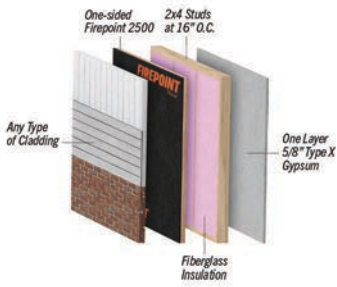

RESIDENTIAL: TYPE V
SINGLE FAMILY HOME • FIRE RATED WALL ASSEMBLIES

TYPE V
1 HR / 1 HR

TYPE V
PARTITION
WALL

RESIDENTIAL: TYPE V
TOWNHOME • FIRE RATED WALL ASSEMBLIES

TYPE III
2 HR / 1 HR
2x4

TYPE III
2 HR / 2 HR
2x6