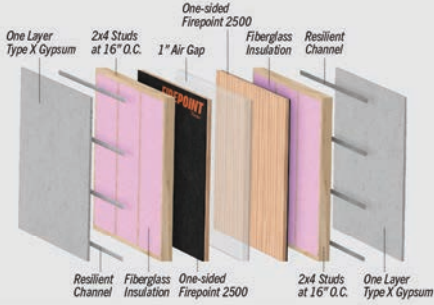

RESIDENTIAL: TYPE V
SINGLE FAMILY HOME • FIRE RATED WALL ASSEMBLIES

TYPE V
1 HR / 1 HR

TYPE V
PARTITION
WALL

RESIDENTIAL: TYPE V
TOWNHOME • FIRE RATED WALL ASSEMBLIES

TYPE III
2 HR / 1 HR
2x4

TYPE III
2 HR / 2 HR
2x6

COMMERCIAL: TYPE III
CONDOMINIUM • FIRE RATED WALL ASSEMBLIES

TYPE III
PARTITION
WALL