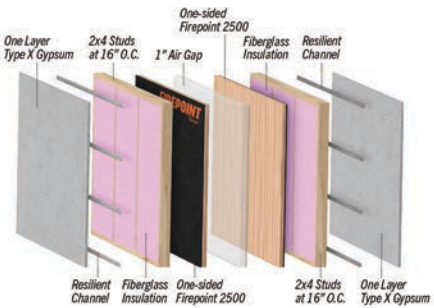

RESIDENTIAL: TYPE V
SINGLE FAMILY HOME • FIRE RATED WALL ASSEMBLIES

TYPE V
1 HR / 1 HR

TYPE V
PARTITION
WALL

RESIDENTIAL: TYPE V
TOWNHOME • FIRE RATED WALL ASSEMBLIES

TYPE III
2 HR / 1 HR
2x4

TYPE III
2 HR / 2 HR
2x6

COMMERCIAL: TYPE III
CONDOMINIUM • FIRE RATED WALL ASSEMBLIES

TYPE III
PARTITION
WALL